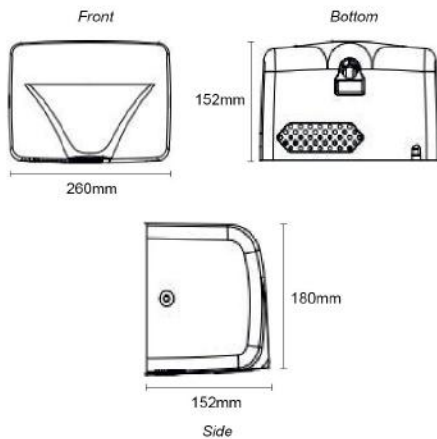

AK2030 (HD-2030)

Automatic Dual Jet Hand Dryer With UV Sterilization Light

Product Specs : AC220-240V / Frequency : 50Hz-60Hz / Rating power : 1850W
: Motor power - 700W / Motor type - Brushless DC Motor
: Heater type - Heating wire / Outer casing - White ABS
: Motor power - 18900 rpm

Operation : Sensing type - Infrared Diffuse Reflection Induction
: Air speed - 95 m/s
: Time out protection - 25 seconds
: Drying time - 7-10 sec
: Air temperature - 20-40 °c
: Water proof - IPX4

Product Size : 300(W) × 700(H) × 214mm(D)

Net Weight : 10.5 kg