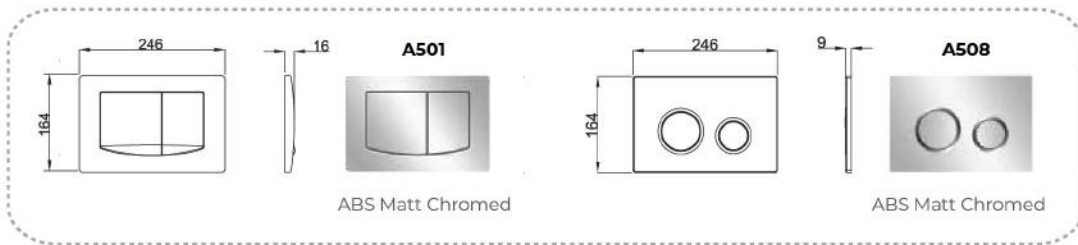

NOVATEC UNIVERSAL CONCEALED CISTERN FOR FRONT OPERATION

Thickness of cistern 84mm, height 1100mm
Adjustable flush valve 3/4.5L, 3/6L, 4/7L