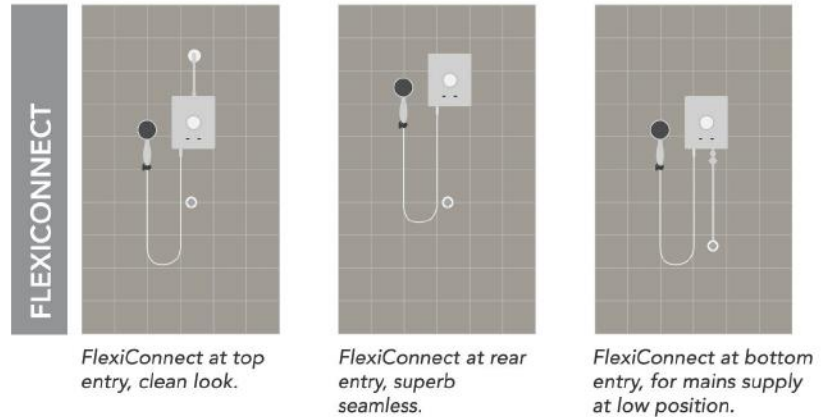

INSTANT WATER HEATER

WH300NP-W (Without Pump)
WH300DP-W (With DC Pump)

TORRENO FlexiConnect Instant Water Heater

Colour : Apple White

What is FlexiConnect ?

Clean, seamless piping with FlexiConnect that allows incoming water connection at top, bottom or even rear positions.