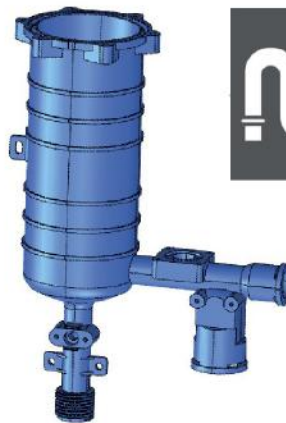

All in One Hydraulic Structure
Simplicity in hydraulic structure design that gives easy installation and worry-free maintenance.

(Patented Technology)

Dimension (Heater) :
195mm x 300mm x 80mm
(90.2mm with knob)

ISO 9001:2015 Certified Manufacturer

SPRING singapore