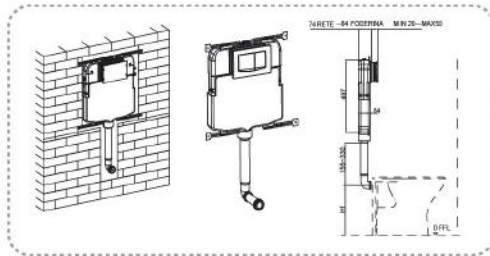

CONCEALED CISTERNS

NV701

NOVATEC UNIVERSAL FRAME FOR WALL HUNG WC FOR FRONT OPERATION

Thickness of cistern 90mm, height 1160mm
Adjustable flush valve 3/4.5L, 3/6L, 4/7L

NV703

NOVATEC UNIVERSAL CONCEALED CISTERN FOR FRONT OPERATION

Thickness of cistern 84mm, height 1100mm
Adjustable flush valve 3/4.5L, 3/6L, 4/7L

NV722

NOVATEC CONCEALED CISTERN FOR FRONT OR TOP OPERATED

Thickness of cistern 84mm, height 1100mm
Adjustable flush valve 3/4.5L, 3/6L, 4/7L