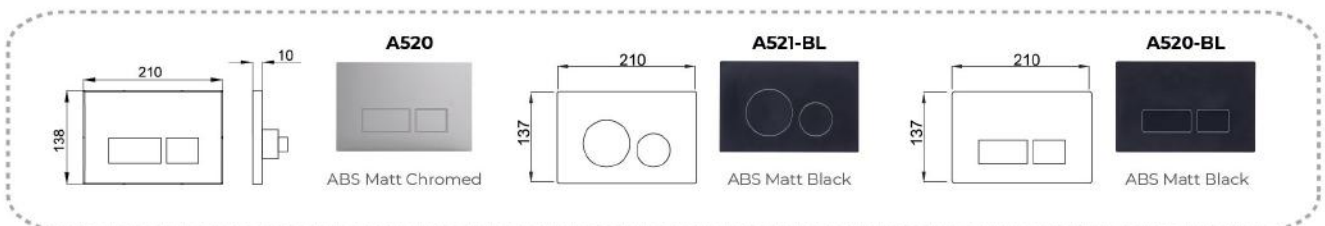

NOVATEC CONCEALED CISTERN FOR FRONT OR TOP OPERATED

Thickness of cistern 84mm, height 1100mm
Adjustable flush valve 3/4.5L, 3/6L, 4/7L