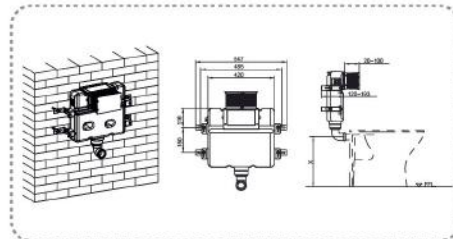

NOVATEC UNIVERSAL CONCEALED CISTERN FOR FRONT OPERATION

Thickness of cistern 84mm, height 1100mm
Adjustable flush valve 3/4.5L, 3/6L, 4/7L