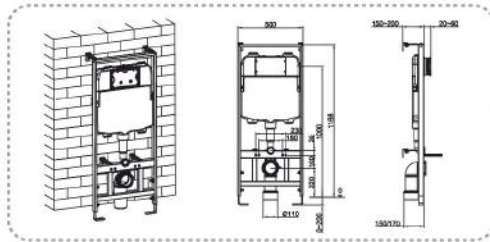

CONCEALED CISTERNS

NV701

NOVATEC UNIVERSAL FRAME FOR WALL HUNG WC FOR FRONT OPERATION

Thickness of cistern 90mm, height 1160mm
Adjustable flush valve 3/4.5L, 3/6L, 4/7L