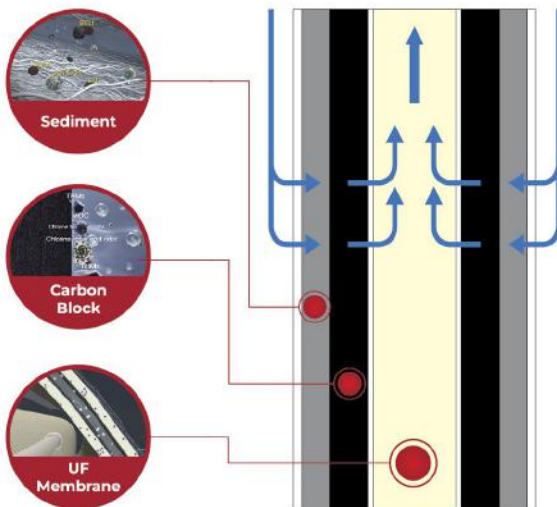

Plastic Resin added UV – prevent white turn yellowish

Dual Temperature Thermal Cut-Off Protector

Extra Large Inlet Filter (XXXL)

All in One Hydraulic Structure
Simplicity in hydraulic structure design that gives easy installation and worry-free maintenance.

(Patented Technology)

Dimension (Heater) :
195mm x 300mm x 80mm
(90.2mm with knob)

ISO 9001:2015 Certified Manufacturer

SPRING singapore

ENDEO HEAVY DUTY WATER DISPENSER

WD-END1100

PRODUCT SPECIFICATION

- Power Hot/Cold: 2000W/150W
- Tank Material: Stainless Steel 304
- Body Material: Stainless Steel 201
- Water Selection: Hot/Ambient/Chilled

Sediment Filter

Remove dust, sediment, and bigger particles.

Activated Carbon Block

Remove cysts, unpleasant odours, chlorine, chloramine, trihalomethane, VOCs and heavy metals.

Ultrafiltration Membrane

Removes 99.99% of bacteria, algae and some viruses while preserving natural minerals.